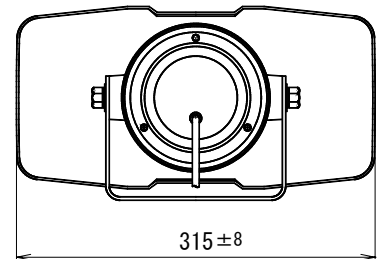

COMBINATION SPEAKER

CK-315

RATED INPUT	15W
IMPEDANCE	8Ω
SOUND PRESSURE LEVEL	106dB (at 1m, 1W input)
FREQUENCY RESPONSE	280Hz~7kHz (Deviation 20dB)
FINISH	Horn Mouth (ABS Resin): Light Gray (Munsell N7.0 approx.) Reflector (ABS Resin): Light Gray (Munsell N7.0 approx.) Cover (ABS Resin): Gray (Munsell N4.0 approx.) Bracket (SPHC): Gray (Munsell N4.0 approx.)
FITTINGS	U-shape Bracket, L-size
COMPLIANCE	JIS C 0920 (IEC 60529) IP65
DIMENSIONS	315(W) × 160(H) × 323(L) mm
MASS	Approx. 1.9kg

UNIT: mm

BUSINESS