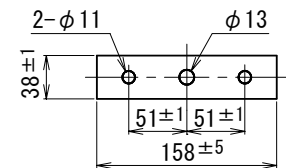

COMBINATION SPEAKER

CK-315

RATED INPUT	15W
IMPEDANCE	8Ω
SOUND PRESSURE LEVEL	106dB (at 1m, 1W input)
FREQUENCY RESPONSE	280Hz~7kHz (Deviation 20dB)
FINISH	Horn Mouth (ABS Resin): Light Gray (Munsell N7.0 approx.) Reflector (ABS Resin): Light Gray (Munsell N7.0 approx.) Cover (ABS Resin): Gray (Munsell N4.0 approx.) Bracket (SPHC): Gray (Munsell N4.0 approx.)
FITTINGS	U-shape Bracket, L-size
COMPLIANCE	JIS C 0920 (IEC 60529) IP65
DIMENSIONS	315(W) × 160(H) × 323(L) mm
MASS	Approx. 1.9kg

UNIT: mm

BUSINESS