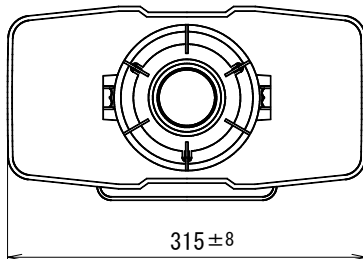

COMBINATION SPEAKER

CK-315

RATED INPUT	15W
IMPEDANCE	8Ω
SOUND PRESSURE LEVEL	106dB (at 1m, 1W input)
FREQUENCY RESPONSE	280Hz~7kHz (Deviation 20dB)
FINISH	Horn Mouth (ABS Resin): Light Gray (Munsell N7.0 approx.) Reflector (ABS Resin): Light Gray (Munsell N7.0 approx.) Cover (ABS Resin): Gray (Munsell N4.0 approx.) Bracket (SPHC): Gray (Munsell N4.0 approx.)
FITTINGS	U-shape Bracket, L-size
COMPLIANCE	JIS C 0920 (IEC 60529) IP65
DIMENSIONS	315(W) × 160(H) × 323(L) mm
MASS	Approx. 1.9kg

UNIT: mm

BUSINESS