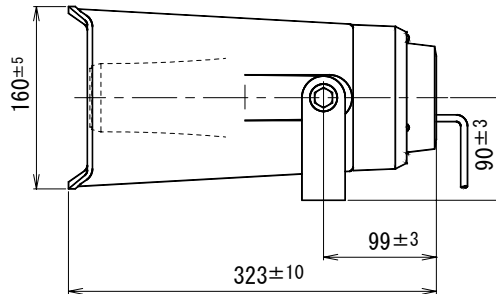

COMBINATION SPEAKER

CK-315

RATED INPUT	15W
IMPEDANCE	8Ω
SOUND PRESSURE LEVEL	106dB (at 1m, 1W input)
FREQUENCY RESPONSE	280Hz~7kHz (Deviation 20dB)
FINISH	Horn Mouth (ABS Resin): Light Gray (Munsell N7.0 approx.) Reflector (ABS Resin): Light Gray (Munsell N7.0 approx.) Cover (ABS Resin): Gray (Munsell N4.0 approx.) Bracket (SPHC): Gray (Munsell N4.0 approx.)
FITTINGS	U-shape Bracket, L-size
COMPLIANCE	JIS C 0920 (IEC 60529) IP65
DIMENSIONS	315(W) × 160(H) × 323(L) mm
MASS	Approx. 1.9kg

UNIT: mm

BUSINESS