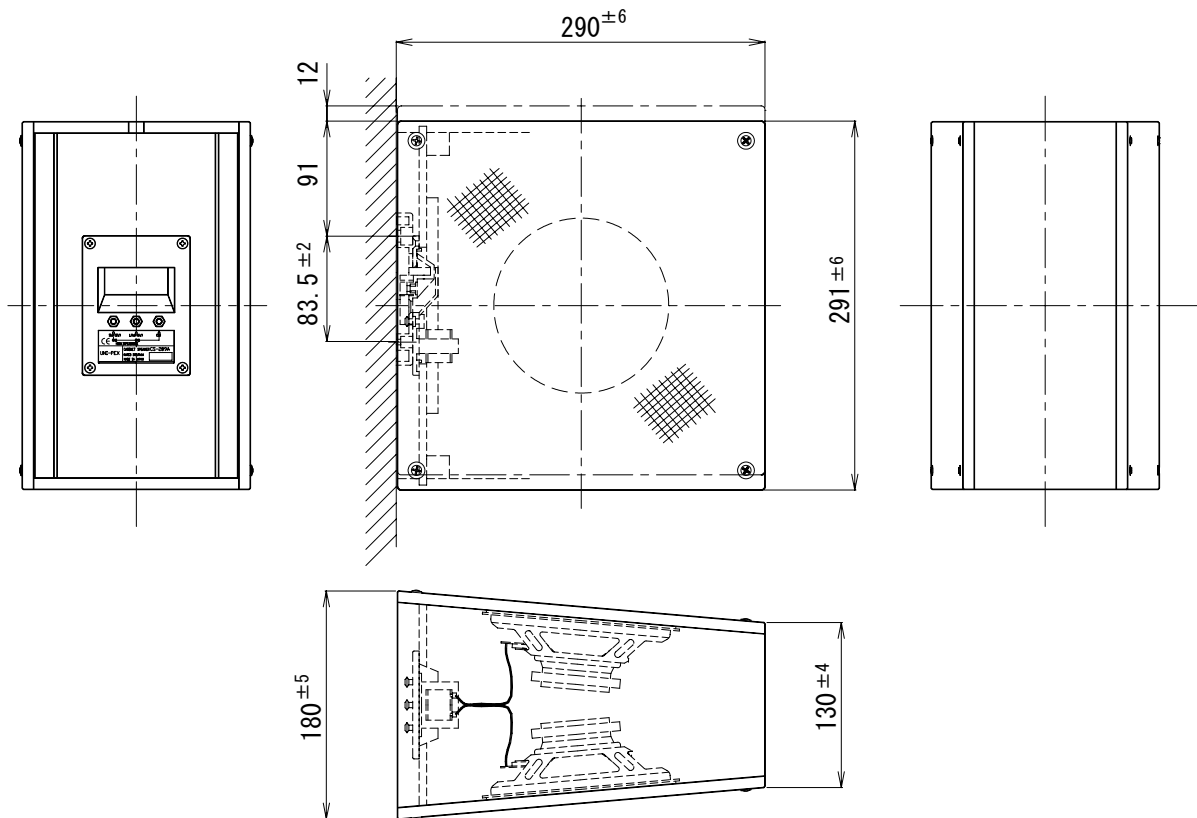

Specification

UNI-PEX

CABINET SPEAKER

CS-289A

RATED INPUT	6W/2W
IMPEDANCE	1.7kΩ (6W)/5kΩ (2W) <High Impedance 100 Line>
SOUND PRESSURE LEVEL	91dB (at Speaker one side, 1m, 1W input)
FREQUENCY RESPONSE	100Hz~15kHz (Deviation 20dB at Speaker one side, 1m, 1W input)
FINISH	Cabinet (MDF): Ivory (Munsell 5.5Y8.6/1.2 approx.) Baffle (Jersey-net): Gray
DIMENSIONS	290(W) × 291(H) × 180(D) mm
MASS	Approx. 3.1kg
ACCESSORIES	Bind Screw(M4 × 14) × 2, Wood Screw(φ 4 × 20) × 2, Instruction Manual × 1