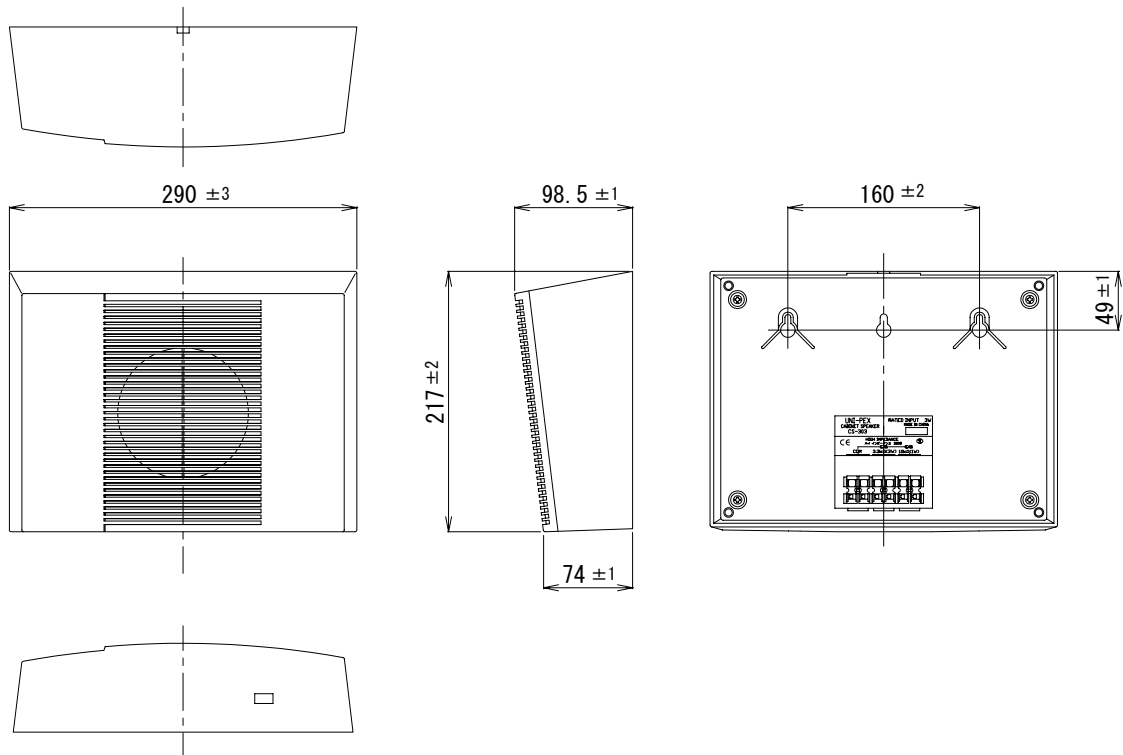

CABINET SPEAKER

CS-303

RATED INPUT	3W
IMPEDANCE	3.3kΩ (3W)/10kΩ (1W) <High Impedance 100V Line>
SOUND PRESSURE LEVEL	92dB (at 1m, 1W input)
FREQUENCY RESPONSE	150Hz~15kHz (Deviation 20dB)
FINISH	Cabinet: (ABS resin), Light gray (Munsell 5GY8/0.5) Back panel: (ABS resin), Black (Munsell N1)
DIMENSIONS	290(W) × 217(H) × 98.5(D) mm
MASS	Approx. 1.2kg
ACCESSORIES	Wood Screw(φ4 × 38) × 2, Instruction Manual × 1