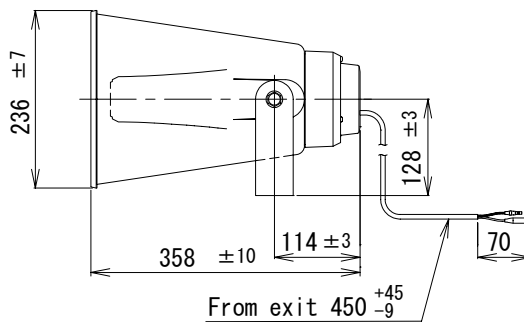

### CV-381/35A

RATED INPUT	35W
IMPEDANCE	8Ω
SOUND PRESSURE LEVEL	106dB (at 1m, 1W input)
FREQUENCY RESPONSE	250Hz~6.3kHz (Deviation 20dB)
DIFFUSION	40° x 40° (Horizontal x Vertical, 2000Hz/-6dB)
FINISH	Horn Mouth(ASA Resin): Silver Gray (Munsell 5GY8.5/0.5) Reflector(ASA Resin): Silver Gray (Munsell 5GY8.5/0.5) Cover(ASA Resin): Silver Gray (Munsell 5GY8.5/0.5) Bracket(SPHC): Silver Gray (Munsell 5GY8.5/0.5)
FITTINGS	U-shaped Bracket L size
DIMENSIONS	386(W) x 236(L) x 358(D) mm
MASS	Approx. 2.8kg
APPLICATION STANDARD	JIS C 0920(=IEC 60529, IP65)
ACCESSORIES	Instruction Manual x1

UNIT: mm

BUSINESS

JC04