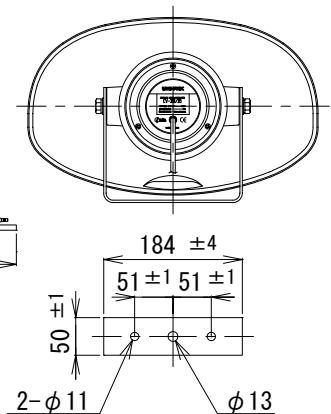

### CV-381/35A

RATED INPUT	35W
IMPEDANCE	8Ω
SOUND PRESSURE LEVEL	106dB (at 1m, 1W input)
FREQUENCY RESPONSE	250Hz~6.3kHz (Deviation 20dB)
DIFFUSION	40° x 40° (Horizontal x Vertical, 2000Hz/-6dB)
FINISH	Horn Mouth(ASA Resin): Silver Gray (Munsell 5GY8.5/0.5) Reflector(ASA Resin): Silver Gray (Munsell 5GY8.5/0.5) Cover(ASA Resin): Silver Gray (Munsell 5GY8.5/0.5) Bracket(SPHC): Silver Gray (Munsell 5GY8.5/0.5)
FITTINGS	U-shaped Bracket L size
DIMENSIONS	386(W) x 236(L) x 358(D) mm
MASS	Approx. 2.8kg
APPLICATION STANDARD	JIS C 0920(=IEC 60529, IP65)
ACCESSORIES	Instruction Manual x1

UNIT: mm

BUSINESS

JC04