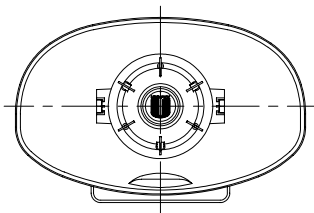

### CV-381/35A

RATED INPUT	35W
IMPEDANCE	8Ω
SOUND PRESSURE LEVEL	106dB (at 1m, 1W input)
FREQUENCY RESPONSE	250Hz~6.3kHz (Deviation 20dB)
DIFFUSION	40° x 40° (Horizontal x Vertical, 2000Hz/-6dB)
FINISH	Horn Mouth(ASA Resin): Silver Gray (Munsell 5GY8.5/0.5) Reflector(ASA Resin): Silver Gray (Munsell 5GY8.5/0.5) Cover(ASA Resin): Silver Gray (Munsell 5GY8.5/0.5) Bracket(SPHC): Silver Gray (Munsell 5GY8.5/0.5)
FITTINGS	U-shaped Bracket L size
DIMENSIONS	386(W) x 236(L) x 358(D) mm
MASS	Approx. 2.8kg
APPLICATION STANDARD	JIS C 0920(=IEC 60529, IP65)
ACCESSORIES	Instruction Manual x1

UNIT: mm

BUSINESS

JC04