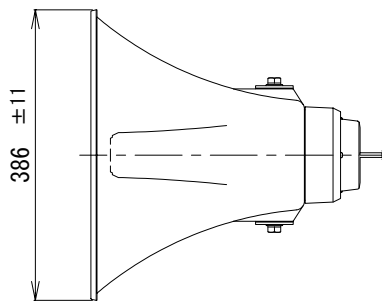

### CV-381/35A

RATED INPUT	35W
IMPEDANCE	8Ω
SOUND PRESSURE LEVEL	106dB (at 1m, 1W input)
FREQUENCY RESPONSE	250Hz~6.3kHz (Deviation 20dB)
DIFFUSION	40° x 40° (Horizontal x Vertical, 2000Hz/-6dB)
FINISH	Horn Mouth(ASA Resin): Silver Gray (Munsell 5GY8.5/0.5) Reflector(ASA Resin): Silver Gray (Munsell 5GY8.5/0.5) Cover(ASA Resin): Silver Gray (Munsell 5GY8.5/0.5) Bracket(SPHC): Silver Gray (Munsell 5GY8.5/0.5)
FITTINGS	U-shaped Bracket L size
DIMENSIONS	386(W) x 236(L) x 358(D) mm
MASS	Approx. 2.8kg
APPLICATION STANDARD	JIS C 0920(=IEC 60529, IP65)
ACCESSORIES	Instruction Manual x1

UNIT: mm

BUSINESS

JC04