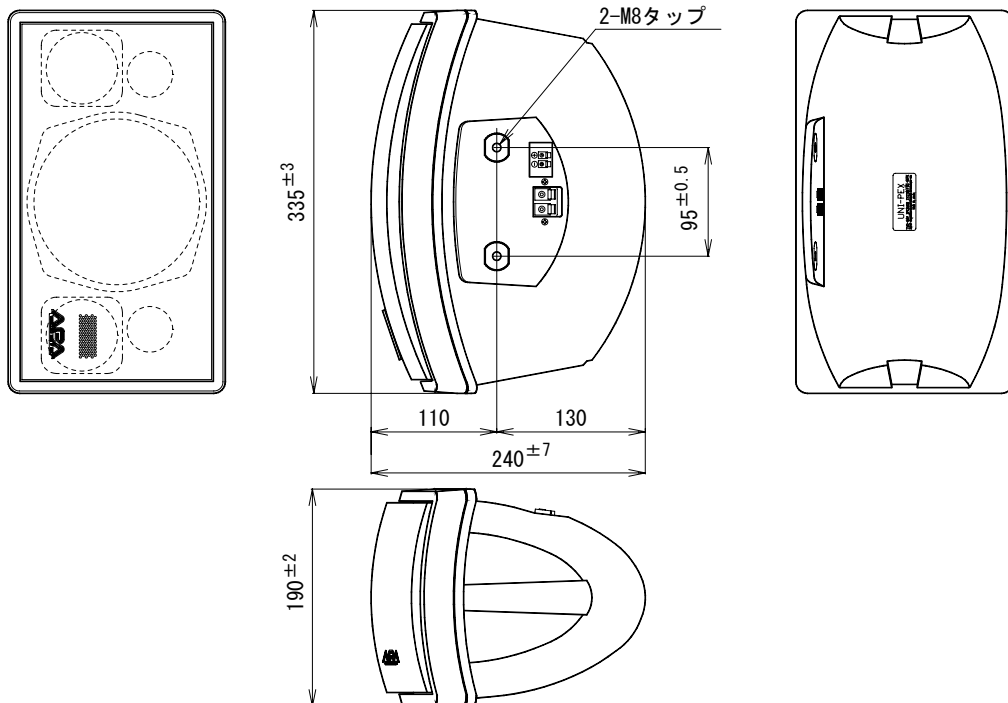

Specification

UNI-PEX

2 WAY SPEAKER

FMS-60PK

RATED INPUT	60W (RMS/EIA) 120W (Continuous program)
IMPEDANCE	8Ω
SOUND PRESSURE LEVEL	93 dB (1W/1m)
FREQUENCY RESPONSE	60Hz~20kHz, deviation20dB
CROSSOVER FREQUENCY	3kHz
DIRECTIVE	40° x 70° (Horizontal x Vertical, -6dB)
CONNECTOR	2P-push terminal
SPEAKER	φ 160mm cone type woofer φ 70mm dome tweeter x 2
FINISH	Enclosure (PP resin): Black (Munsell N1.5 approx.) Baffle (PP resin): Black (Munsell N1.5 approx.) Grill screen (Punching metal): Black (Munsell N1.5 approx.)
DIMENSION	335(W) x 190(H) x 240(D) mm
MASS	Approx. 4.1kg
ACCESSORIES	Instruction Manual x1