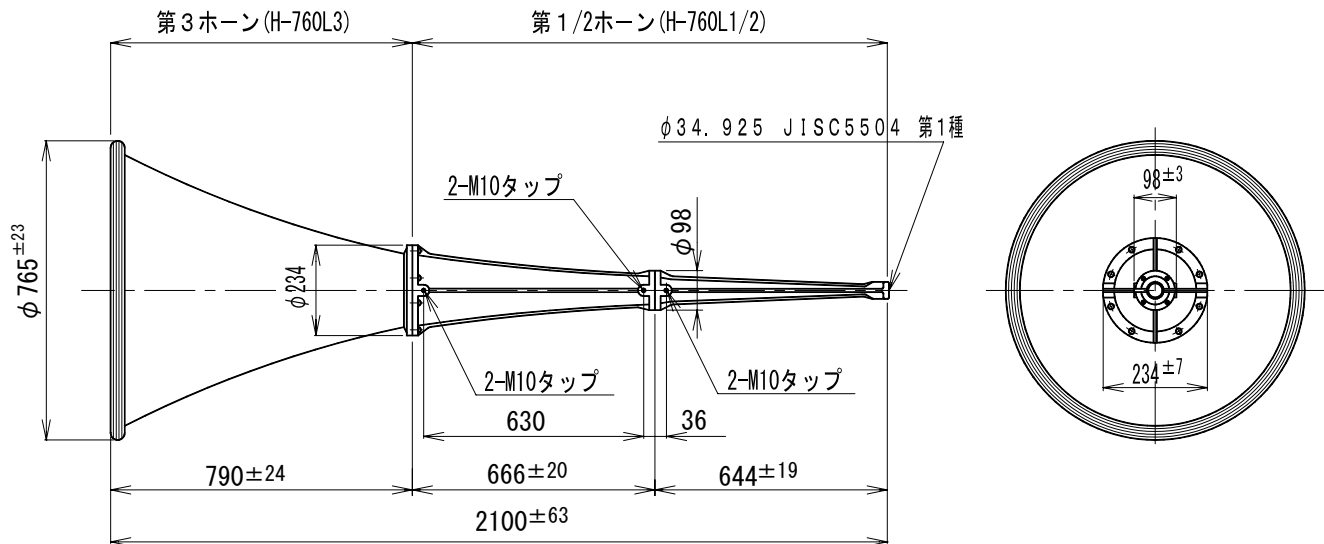

Specification

UNI-PEX

STRAIGHT HORN

H-760L (H-760L1/2 + H-760L3)

DIMENSIONS	$\phi 765 \times 2100\text{mm}$
LOW FREQUENCY CUT-OFF	90Hz
APPLICABLE DRIVER UNIT	All UNI-PEX brand driver unit P-1000, P-700, P-500, P-350, P-300, P-250 P-500T, P-350T, P-300T, P-250T
FINISH	Horn 1 (Aluminum casting) : Light gray (Munsell N7. 0 approx.) Horn 2 (Aluminum casting) : Light gray (Munsell N7. 0 approx.) Horn 3 (Aluminum) : Light gray (Munsell N7. 0 approx.)
MASS	Approx.9.5kg
ACCESSORIES	Bolt (M10 x 20, stainless) x 6