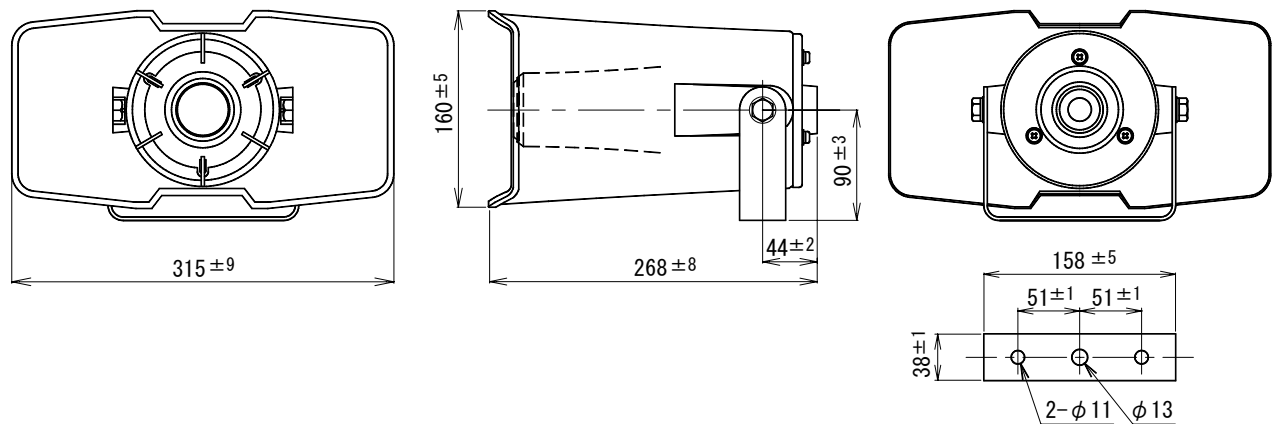

### HK-315

LOW FREQUENCY CUT-OFF	250Hz
COUPLING	$\phi 34.925\text{mm}$
FINISH	Horn Mouth (ABS resin): Light Gray (Munsell N7.0 approx.) Reflector (ABS resin): Light Gray (Munsell N7.0 approx.) Bracket (SPHC): Gray (Munsell N4.0 approx.)
FITTINGS	U-shape Bracket L-size
DIMENSIONS	315(W) × 160(H) × 268(L) mm
MASS	Approx. 1.3kg