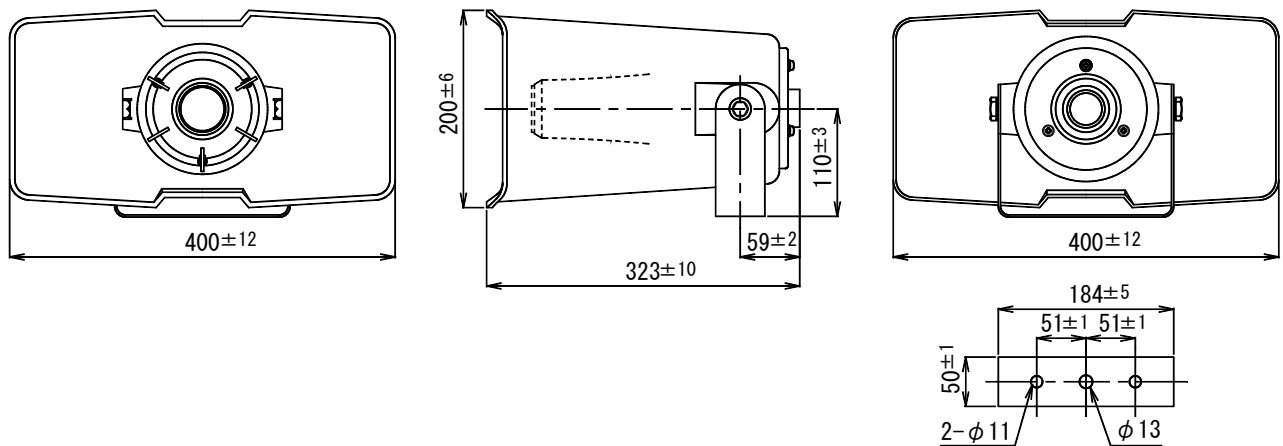

SEPARATE HORN

HK-400

LOW FREQUENCY CUT-OFF	220Hz
COUPLING	$\phi 34.925\text{mm}$
FINISH	Horn Mouth (ABS resin): Light Gray (Munsell N7.0 approx.) Reflector (ABS resin): Light Gray (Munsell N7.0 approx.) Bracket (SPHC): Gray (Munsell N4.0 approx.)
FITTINGS	U-shape Bracket L-size
DIMENSIONS	400(W) × 200(H) × 323(L) mm
MASS	Approx. 1.7kg