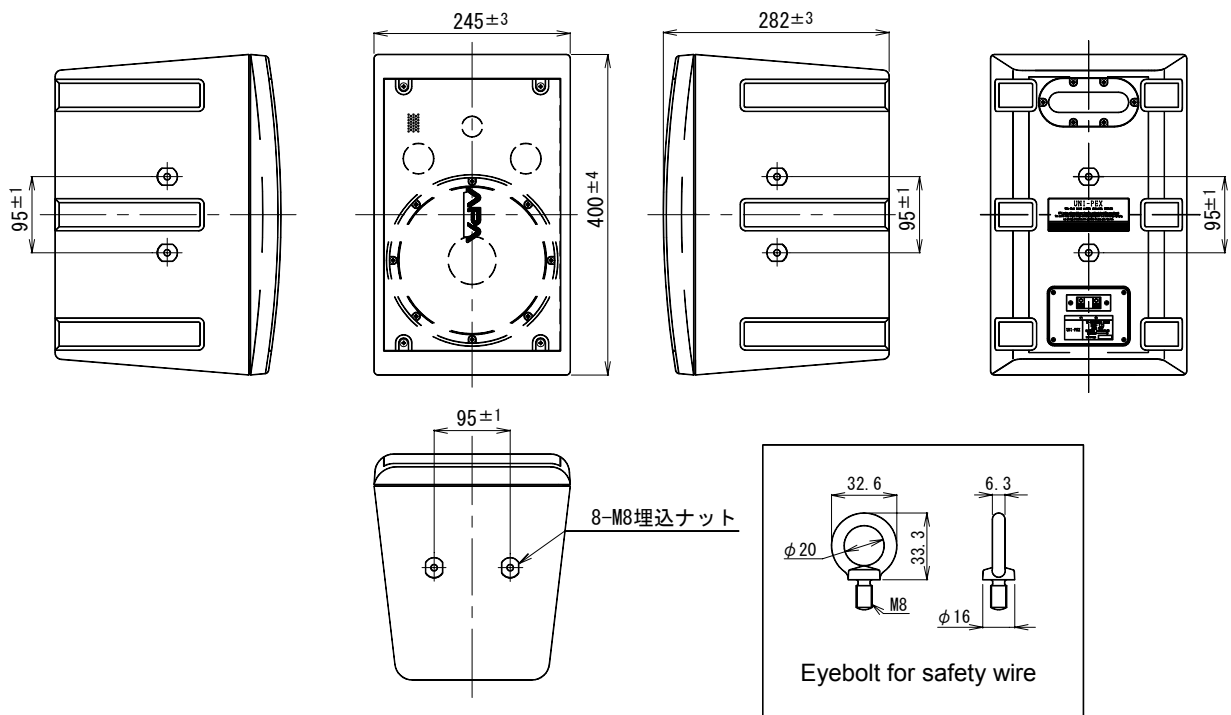

### HMS-120

RATED INPUT	120W(RMS/EIA) 240W(Continuous program)
IMPEDANCE	8Ω
SOUND PRESSURE LEVEL	93dB(at 1W/1m)
FREQUENCY RESPONSE	60Hz~20kHz
CROSSOVER FREQUENCY	6.5kHz
DIRECTIVE	100° x 100° (Horizontal x Vertical, 4kHz)
SPEAKER	Bass Φ 200mm cone type woofer Treble Φ 25mm dome tweeter
FINISH	Enclosure (PP resin): Half-matt Black (Munsell Approx. N1.5) Baffle (PP resin): Half-matt Black (Munsell Approx. N1.5) Grill screen (Punching metal): Half-matt Black (Munsell Approx. 1.5)
DIMENSIONS	245 (W) x 400(H) x 282(D) mm
MASS	Approx. 7.0kg
TEMPERATURE RANGE	-10°C ~ +55°C
ACCESSORIES	Instruction Manual x 1 Lubber cap x 8 Eyebolt for safety wire x 1