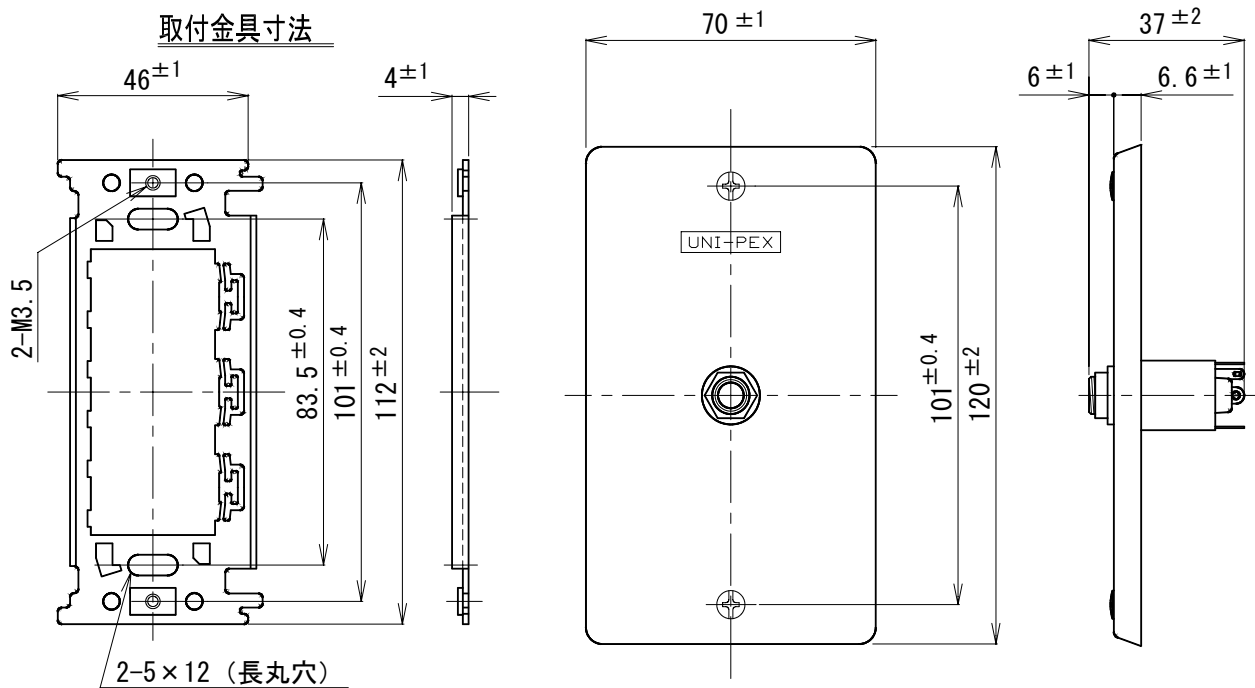

CONNECTOR PLATE

JPP-101A

| | |
|-----------------|---|
| CONNECTOR | Phone jack(balanced) x1 |
| FINISH | Plate (Aluminum alloy) |
| DIMENSION | 70(W) x 120(H) x 37(D) mm |
| MASS | Approx. 35g |
| APPLICABLE PLUG | 3 prong plug |
| ACCESSORIES | Fitting metal x1, Screw (M4 x 25) x2, Instruction manual x1 |

Unit:mm

BUSINESS

JD01