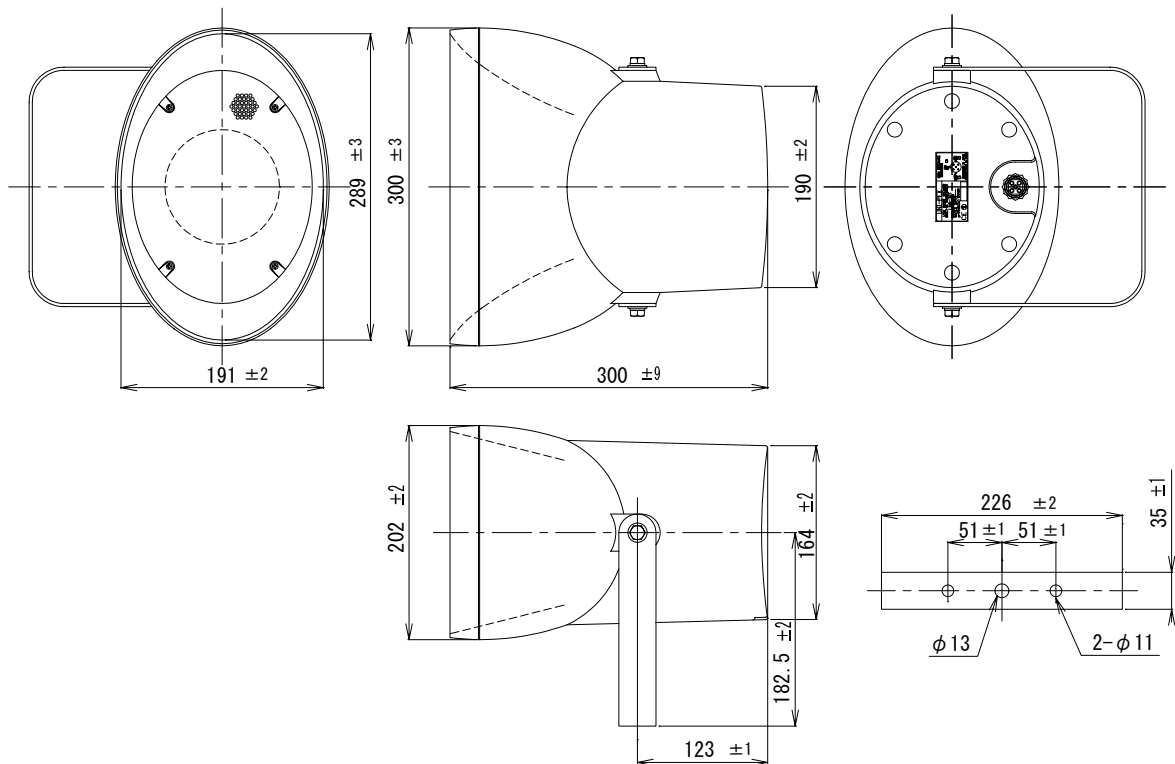

Specification

UNI-PEX

WIDE RANGE SPEAKER

LHA-30T

RATED INPUT	30W
IMPEDANCE	330 Ω (30W), 500 Ω (20W), 1k Ω (10W) High impedance 100V Line
SOUND PRESSURE LEVEL	101dB (at 1m/1W input)
FREQUENCY RESPONSE	180Hz~15kHz (Deviation 20dB)
FITTINGS	U-shape bracket, L-size
FINISH	Baffle (ABS Resin): Light gray (Munsell 2.5PB9/2 approx.)
	Case (ABS Resin): Light gray (Munsell 2.5PB9/2 approx.)
	Bracket (Stainless steel): Light gray (Munsell 2.5PB9/2 approx.)
	Punching net (Aluminum): Light gray (Munsell 2.5PB9/2 approx.)
	Screw: (Stainless steel)
DIMENSIONS	Outside: 300(W) × 202(H) × 300(D) mm Caliber: 289(W) × 191(H) mm
MASS	Approx. 3.3kg
ACCESSORY	Outlet plug 1, Instruction manual 1
APPLICABLE STANDARD	IEC 60529 IPX4