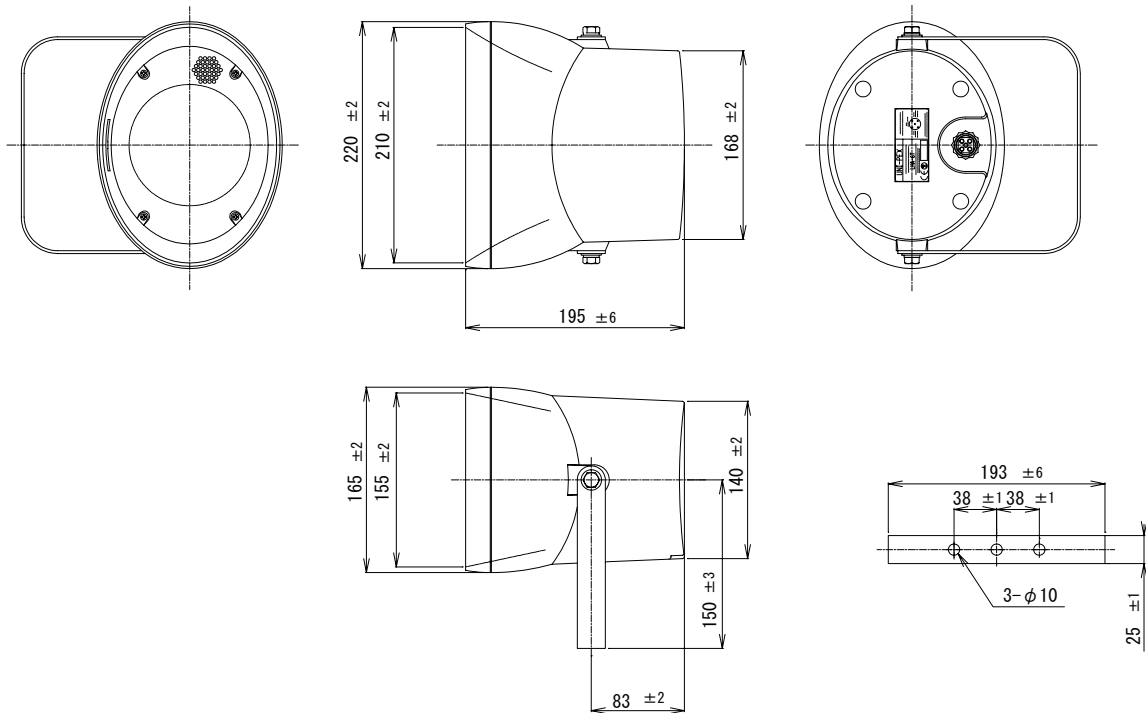

Specification

UNI-PEX

WIDE RANGE SPEAKER

LHA-6T

RATED INPUT	6W
IMPEDANCE	1.7k Ω (6W), 3.3k Ω (3W), 10k Ω (1W) High impedance 100V Line
SOUND PRESSURE LEVEL	96dB (at 1m/1W input)
FREQUENCY RESPONSE	150Hz~13kHz (Deviation 20dB)
FITTINGS	U-shape bracket, S-size
FINISH	Baffle (ABS Resin): Light gray (Munsell 2.5PB9/2 approx.) Case (ABS Resin): Light gray (Munsell 2.5PB9/2 approx.) Bracket (Stainless steel): Light gray (Munsell 2.5PB9/2 approx.) Punching net (Aluminum): Light gray (Munsell 2.5PB9/2 approx.) Screw (Stainless steel)
DIMENSIONS	Outside: 220(W) × 165(H) × 195(D) mm Caliber: 210(W) × 155(H) mm
MASS	Approx. 1.5kg
ACCESSORY	Outlet plug 1, Instruction manual 1
APPLICABLE STANDARD	IEC 60529 IPX4