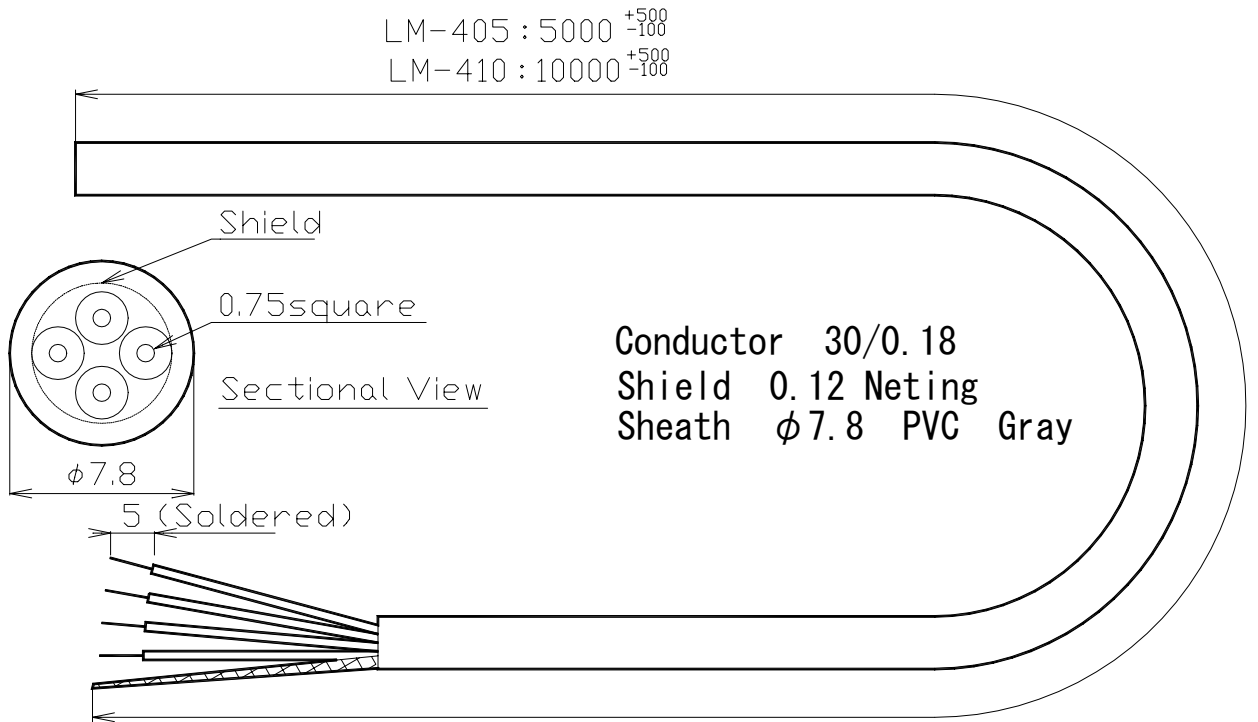

# Specification

**UNI-PEX**

## EXTENSION CORDS for MD-2B

### LM-405 LM-410

IMPEDANCE	600Ω
CORD	4-cored shielded wire (Gray)
LENGTH	LM-405: Approx. 5m LM-410: Approx. 10m
MASS	LM-405: Approx. 0.5kg LM-410: Approx. 1kg
APPLICABLE PRODUCTS	UNI-PEX waterproof microphone: MD-2B