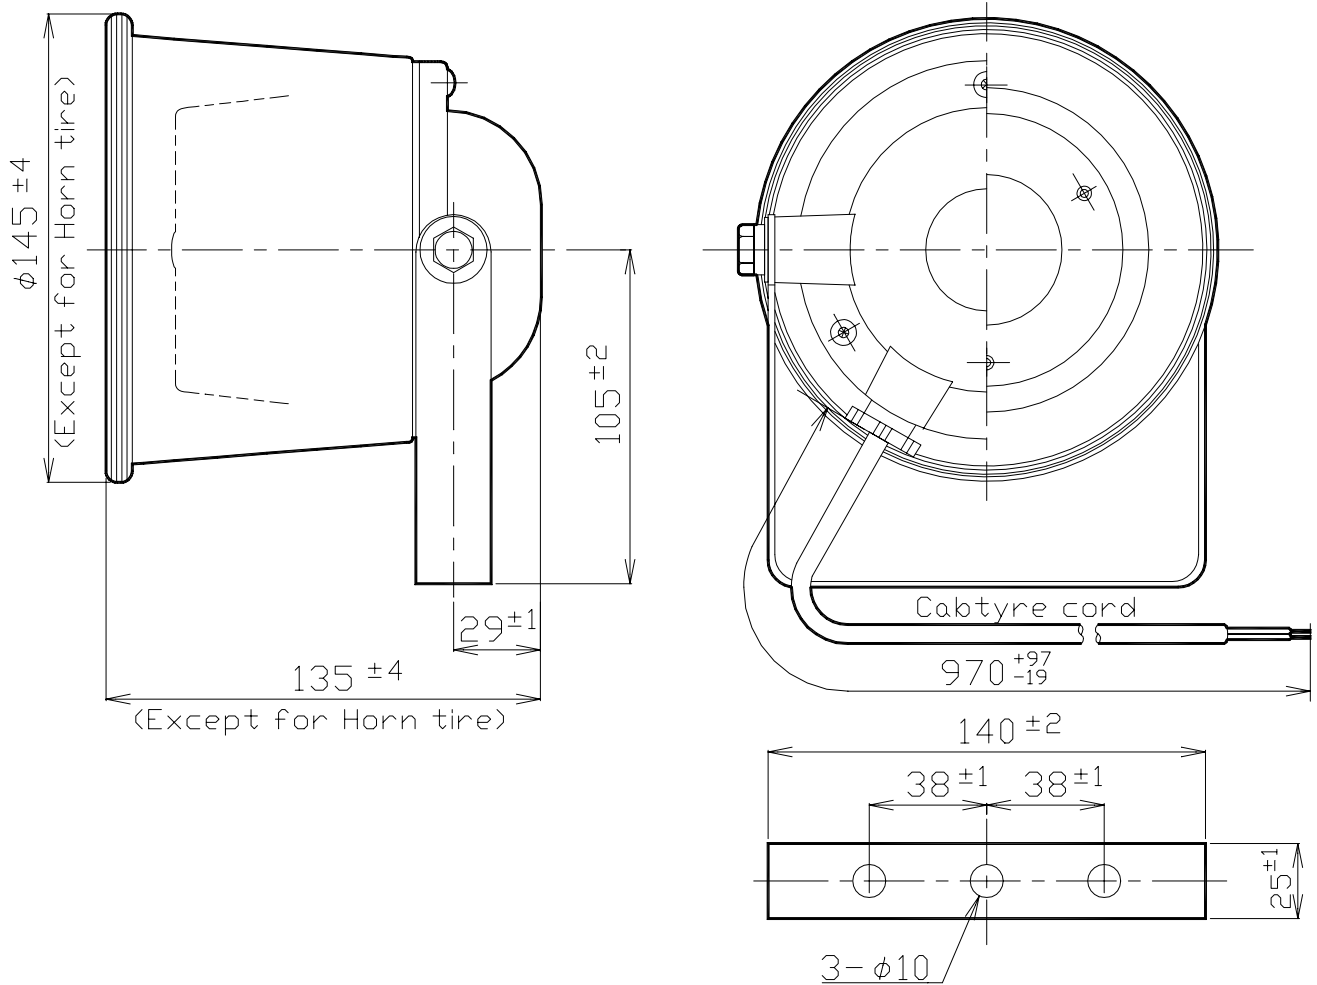

### MA-15

RATED INPUT	10W
IMPEDANCE	8Ω (MA-15)
SOUND PRESSURE LEVEL	100dB (at 1m, 1W input)
FREQUENCY RESPONSE	500Hz~5kHz (Deviation 20dB)
FINISH	Horn Mouth (Aluminum): Light green (Corrosion-proof coating), (Munsell 2.5G7/2 approx.) Reflector (Aluminum): Light green (Corrosion-proof coating), (Munsell 2.5G7/2 approx.) Cover (Die-cast): Light green (Corrosion-proof coating), (Munsell 2.5G7/2 approx.) Bracket (Stainless): Light green (Corrosion-proof coating), (Munsell 2.5G7/2 approx.)
FITTINGS	U-shape Bracket, S-size
DIMENSIONS	φ145(Daim.) × 135(L)mm
MASS	Approx. 1.3kg