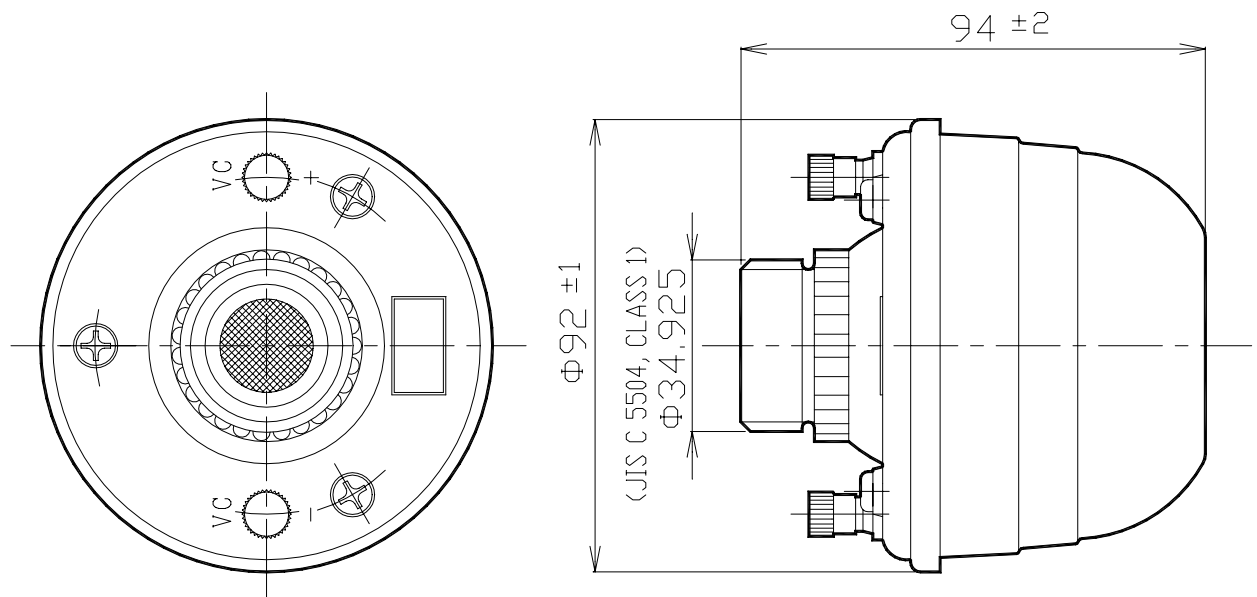

DRIVER UNIT

P-15F

RATED INPUT	15W
IMPEDANCE	8Ω
DIAMETER OF JOINT POINT	φ 34.925mm
SOUND PRESSURE LEVEL	108dB (at 1m, 1W input)
FREQUENCY RESPONSE	160Hz~8kHz (Deviation 20dB)
FINISH	Throat: (Aluminum die-cast), Gray (Munsell N4.0 Approx.) Case: (Aluminum), Gray (Munsell N4.0 Approx.)
DIMENSIONS	φ 92(Diam.) × 94(Length)mm
MASS	Approx. 900g

UNIT: mm

BUSINESS

JH01