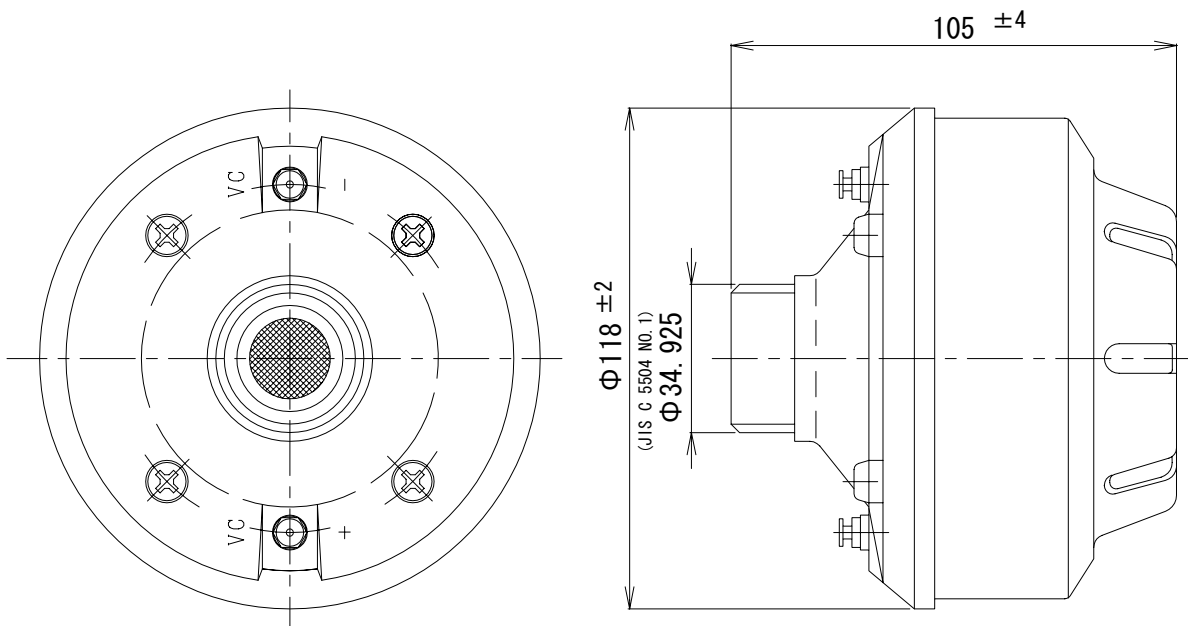

# Specification

**UNI-PEX**

### P-700

RATED INPUT	70W
IMPEDANCE	16 Ω
DIAMETER OF JOINT POINT	φ 34.925mm
SOUND PRESSURE LEVEL	110dB (at 1m, 1W input)
FREQUENCY RESPONSE	150Hz~6kHz (Deviation 20dB)
FINISH	Throat: (Aluminum die-cast), Gray (Munsell N4.0 Approx.) Case: (Aluminum), Gray (Munsell N4.0 Approx.)
DIMENSIONS	φ 118 (Diam.) × 105 (Length) mm
CONNECTION	T-type Terminal
MASS	Approx. 2.3kg
ACCESSORY	Cord (With T-type Connector) 2