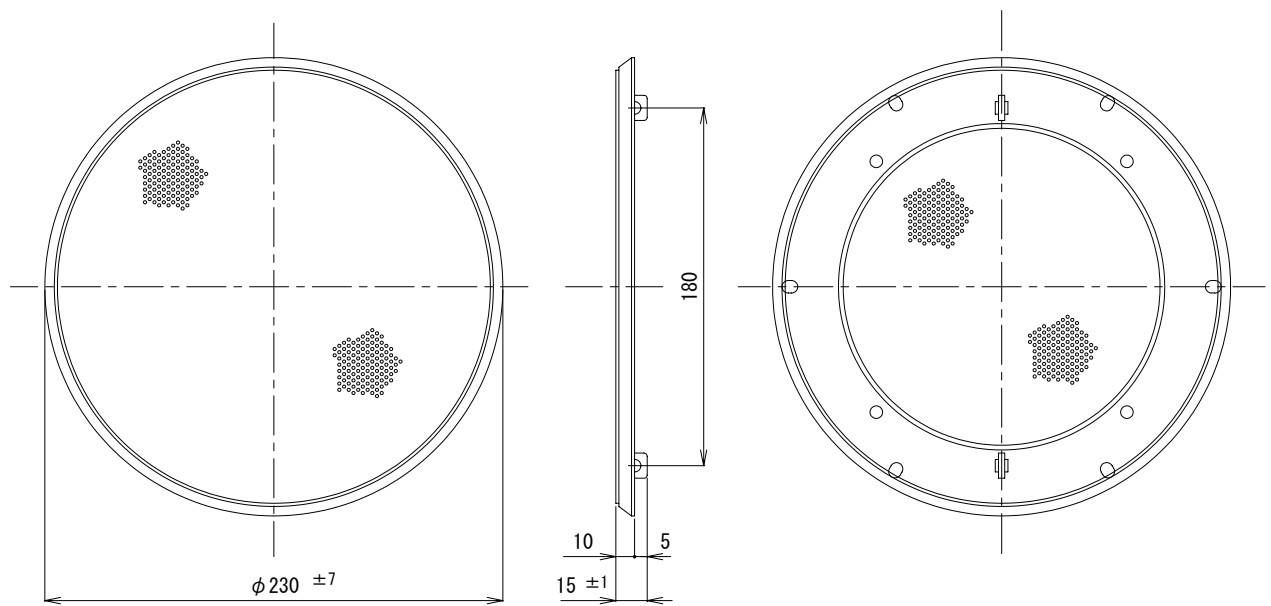

### PL-230PW

FINISH

Grille: (ABS Resin), White (Munsell 10Y9/1)

DIMENSIONS

Net: (Aluminum), White (Munsell N9.5)

MASS

φ 230 mm (Diam.)

Approx. 120g