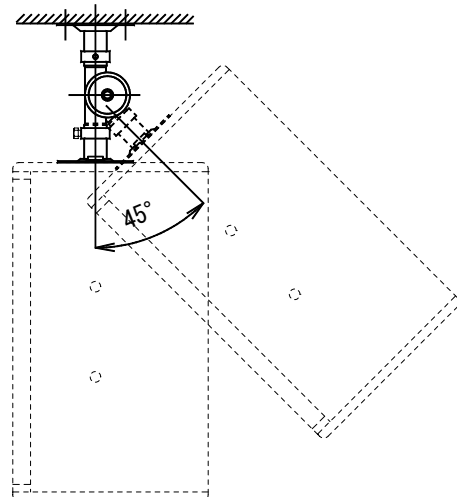

CEILING BRACKET

SA-801C

TYPE	Ceiling mounting
APPLICABLE SPEAKER	DLS-80、DLS-80T、DLS-120、DLS-120T HMS-120、HMS-120T
TILTING	0~45° (vertical, horizontal)
FINISH	(Steel): Semi-matt black
MASS	Approx. 1.1kg
ACCESSORY	Bolt (M8 × 30) × 2, Hexagonal wrench × 1

DLS-80(T) 縦取付時

HMS-120(T) 横取付時

Unit: mm

BUSINESS

AA02