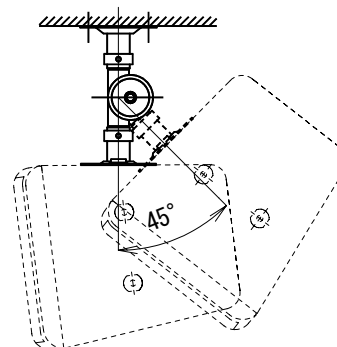

CEILING BRACKET

SA-801C

TYPE	Ceiling mounting
APPLICABLE SPEAKER	DLS-80、DLS-80T、DLS-120、DLS-120T HMS-120、HMS-120T
TILTING	0~45° (vertical, horizontal)
FINISH	(Steel): Semi-matt black
MASS	Approx. 1.1kg
ACCESSORY	Bolt (M8 × 30) × 2, Hexagonal wrench × 1

DLS-80(T) 縦取付時

HMS-120(T) 横取付時

Unit: mm

BUSINESS

AA02