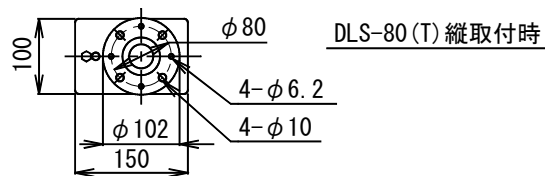

CEILING BRACKET

SA-801C

TYPE	Ceiling mounting
APPLICABLE SPEAKER	DLS-80、DLS-80T、DLS-120、DLS-120T HMS-120、HMS-120T
TILTING	0~45° (vertical, horizontal)
FINISH	(Steel): Semi-matt black
MASS	Approx. 1.1kg
ACCESSORY	Bolt (M8 × 30) × 2, Hexagonal wrench × 1