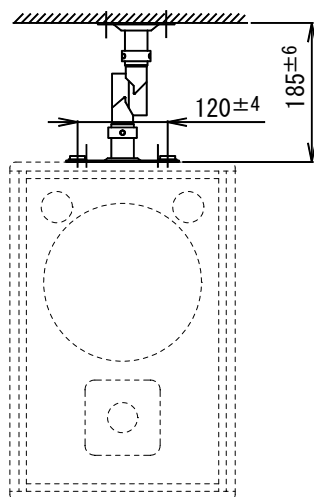

CEILING BRACKET

SA-801C

TYPE	Ceiling mounting
APPLICABLE SPEAKER	DLS-80、DLS-80T、DLS-120、DLS-120T HMS-120、HMS-120T
TILTING	0~45° (vertical, horizontal)
FINISH	(Steel): Semi-matt black
MASS	Approx. 1.1kg
ACCESSORY	Bolt (M8 × 30) × 2, Hexagonal wrench × 1

DLS-80(T) 縦取付時

HMS-120(T) 横取付時

Unit: mm

BUSINESS

AA02