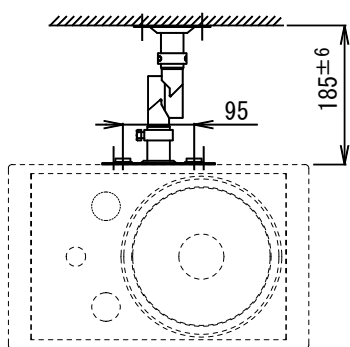

CEILING BRACKET

SA-801C

TYPE	Ceiling mounting
APPLICABLE SPEAKER	DLS-80、DLS-80T、DLS-120、DLS-120T HMS-120、HMS-120T
TILTING	0~45° (vertical, horizontal)
FINISH	(Steel): Semi-matt black
MASS	Approx. 1.1kg
ACCESSORY	Bolt (M8 × 30) × 2, Hexagonal wrench × 1

DLS-80(T) 縦取付時

HMS-120(T) 横取付時

Unit: mm

BUSINESS

AA02