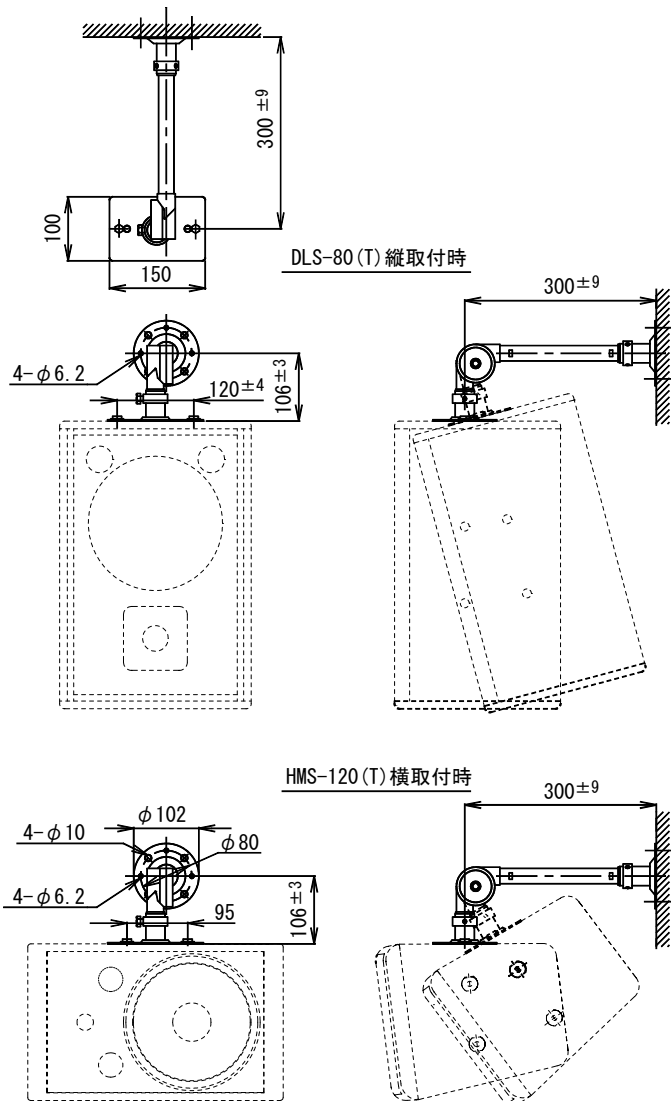

# Specification

**UNI-PEX**

## CEILING/WALL BRACKET

### SA-802C

TYPE	Ceiling/Wall mounting
APPLICABLE SPEAKER	DLS-80, DLS-80T, DLS-120, DLS-120T HMS-120, HMS-120T
TILTING	DLS-80(T): Longitudinally-mounted 15°, Laterally-mounted 24° DLS-120(T): Longitudinally-mounted 10°, Laterally-mounted 25° HMS-120(T): Longitudinally-mounted 15°, Laterally-mounted 30°
FINISH	(Steel): Semi-matt black
MASS	Approx. 1.4kg
ACCESSORY	Bolt (M8 × 30) × 2, Hexagonal wrench × 1