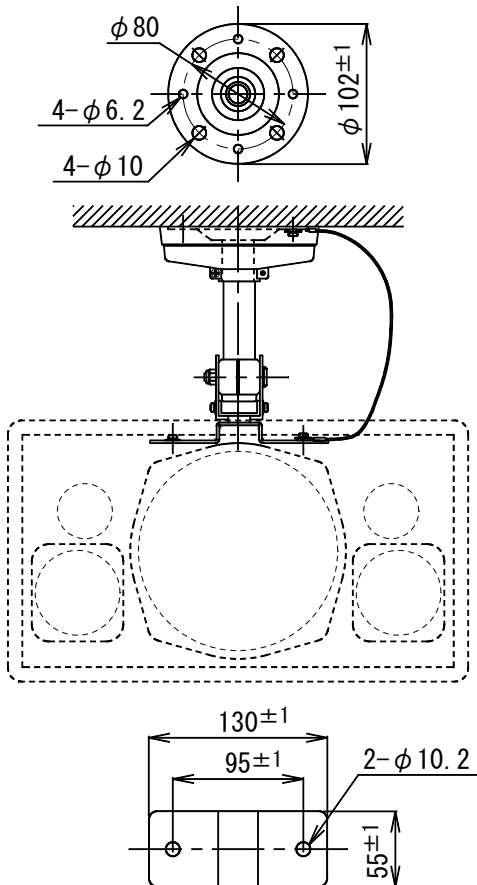

CEILING MOUNTING BRACKET

SA-901BA

TYPE	Ceiling bracket
APPLICABLE SPEAKER	FMS-60P
TILTING	360° (Horizontal) 0° ~30° (Vertical)
FINISH	Bracket(Steel): Silky-snow pearl (Munsell 10GY7.5/0.5 approx.) Cover(ABS resin): Silky-snow pearl (Munsell 10GY7.5/0.5 approx.)
MASS	Approx.740g
ACCESSORIES	Bolt (M8 × 25) x2, Screw (φ 3 × 12) x2, Safety wire x1 Instruction manual x1