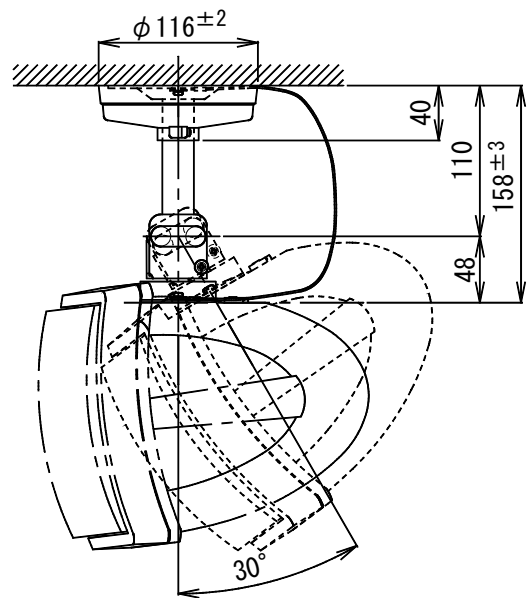

CEILING MOUNTING BRACKET

SA-901BA

TYPE	Ceiling bracket
APPLICABLE SPEAKER	FMS-60P
TILTING	360° (Horizontal) 0° ~30° (Vertical)
FINISH	Bracket(Steel): Silky-snow pearl (Munsell 10GY7.5/0.5 approx.) Cover(ABS resin): Silky-snow pearl (Munsell 10GY7.5/0.5 approx.)
MASS	Approx.740g
ACCESSORIES	Bolt (M8 × 25) x2, Screw (φ 3 × 12) x2, Safety wire x1 Instruction manual x1