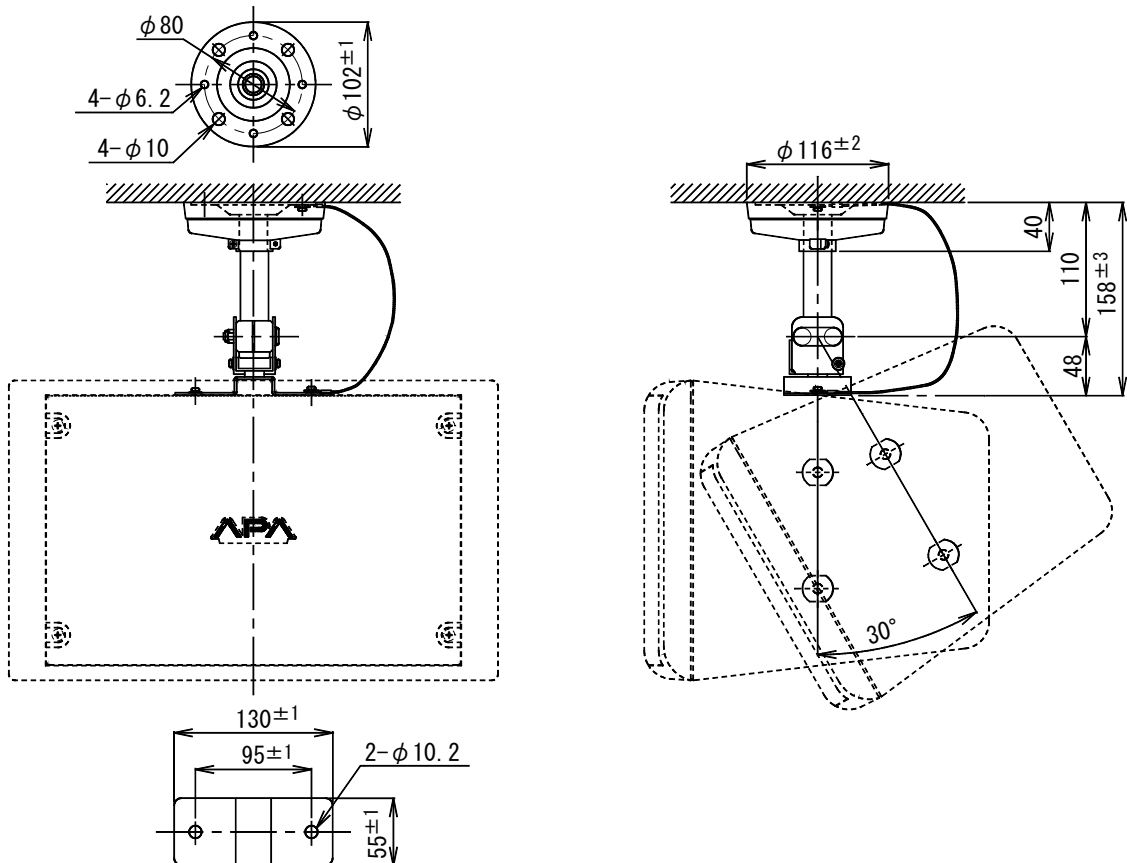

CEILING MOUNTING BRACKET

SA-901KA

TYPE	Ceiling mounting
APPLICABLE SPEAKER	FMS-60PK, HMS-120, HMS-120T
TILTING	360° (Horizontal) 0° ~ 30° (Vertical)
FINISH	Bracket (Steel): Black with semi-matt (Munsell N1.5 approx.) Cover (ABS resin): Black (Munsell N1.5 approx.)
MASS	Approx. 740g
ACCESSORIES	Bolt (M8 × 25) x2, Screw (φ3 × 12) x2, Safety wire x1 Instruction manual x1