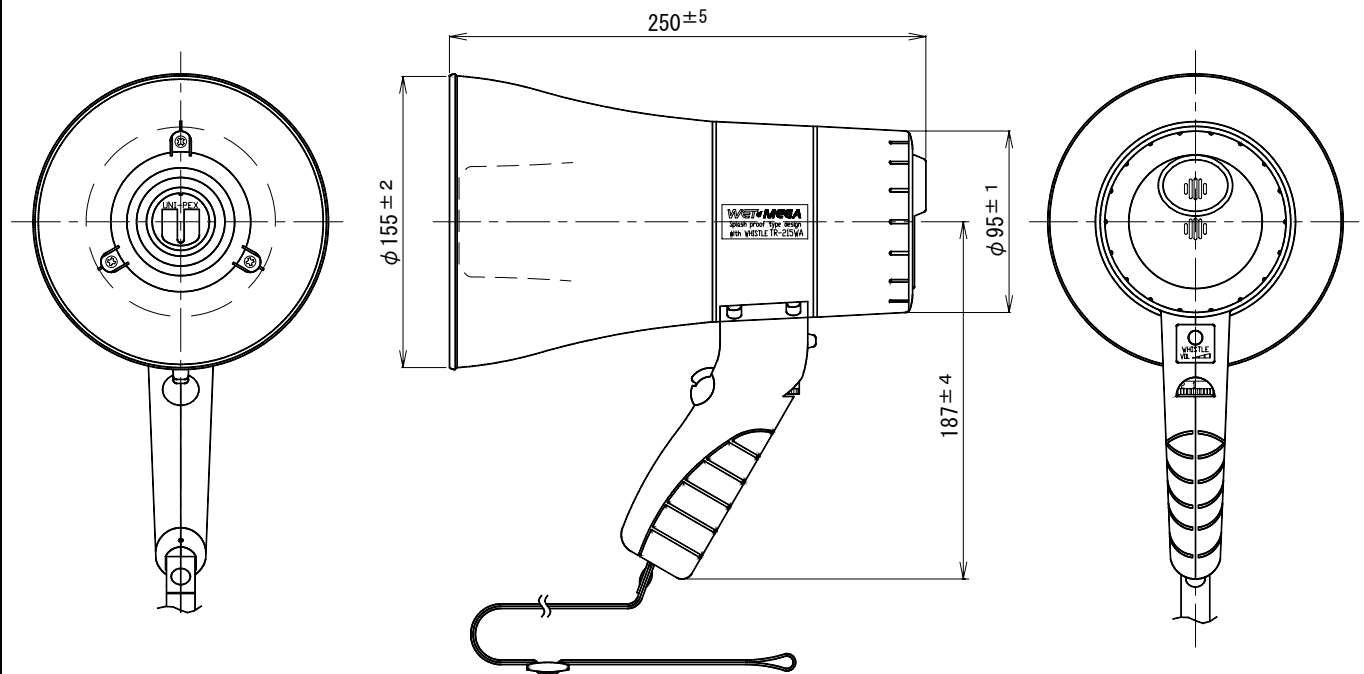

Specification

UNI-PEX

SPLASH-PROOF TYPE MEGAPHONE WITH WHISTLE

TR-215WA

POWER SUPPLY	R6PU/AA-size dry cells 6 pcs.
OUTPUT	Rated 6W, Maximum 10W
WHISTLE FREQUENCY	Basic: 2.6kHz, Modulation: 20Hz
SOUND COVERAGE	Voice signal: Approx. 250m (JEITA), Whistle: Approx. 315m (JEITA)
BATTERY POWER DURATION	Voice signal: Approx. 10hours (JEITA), Whistle: Approx. 30minutes (JEITA)
DIMENSIONS	φ 155mm(horn dia.) x 250mm(total length)
FINISH	Horn mouth: ASA resin, Yellow (Munsell 5 Y9/8) Body/Grip: ASA resin, Grey (Munsell 3.5 B5.5/0.5)
MASS	Approx. 630g (without batteries)
WATER PROTECTION GRADE	JIS C 0920 (=IEC 60529, IP65)
ACCESSORY	Instruction Manual X 1