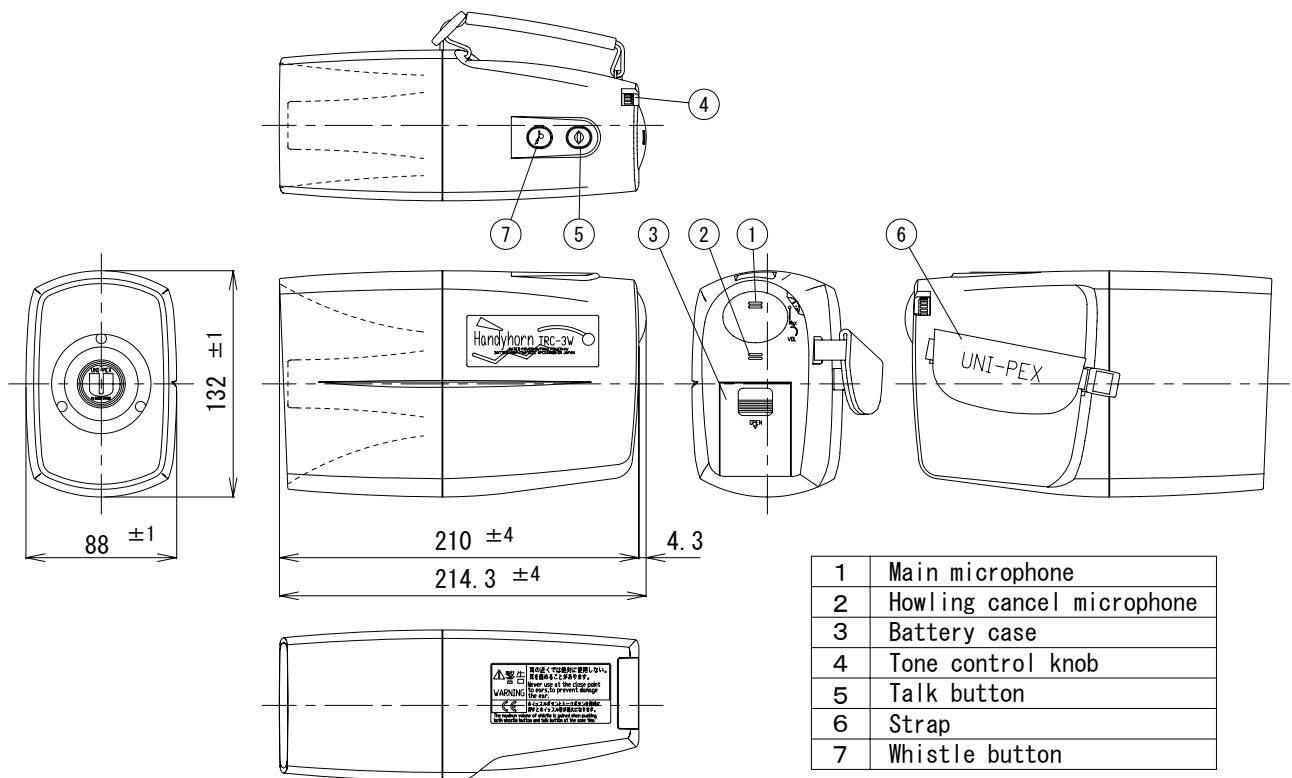

# Specification

**UNI-PEX**

### TRC-3W

POWER SUPPLY	R6PU (AA size Dry cell battery) × 4
RATED OUTPUT	3W
MAX. OUTPUT	4W
SOUND COVERAGE	Voice signal: Approx. 100m (JEITA) Whistle (min.): Approx. 50m (JEITA) Whistle (max.): Approx. 125m (JEITA)
BATTERY POWER DURATION	Voice signal: Approx. 10 hours (JEITA) Whistle (min.): Approx. 180 minutes (JEITA) Whistle (max.): Approx. 40 minutes (JEITA)
FREQUENCY RESPONSE	700Hz ~ 5kHz (Deviation 26dB Max.)
WHISTLE FREQUENCY	Basic: Approx. 3kHz, Modulation: 20Hz
FINISH	(ASA resin): White (Munsell approx. 10Y9/1)
CALIBER DIMENSIONS	79(W) X 123(H) mm
EXTERNAL DIMENSIONS	88(W) X 132(H) X 214(D) mm (Excluding strap)
MASS	Approx. 600g (Without Battery)
ACCESSORIES	Instruction Manual × 1